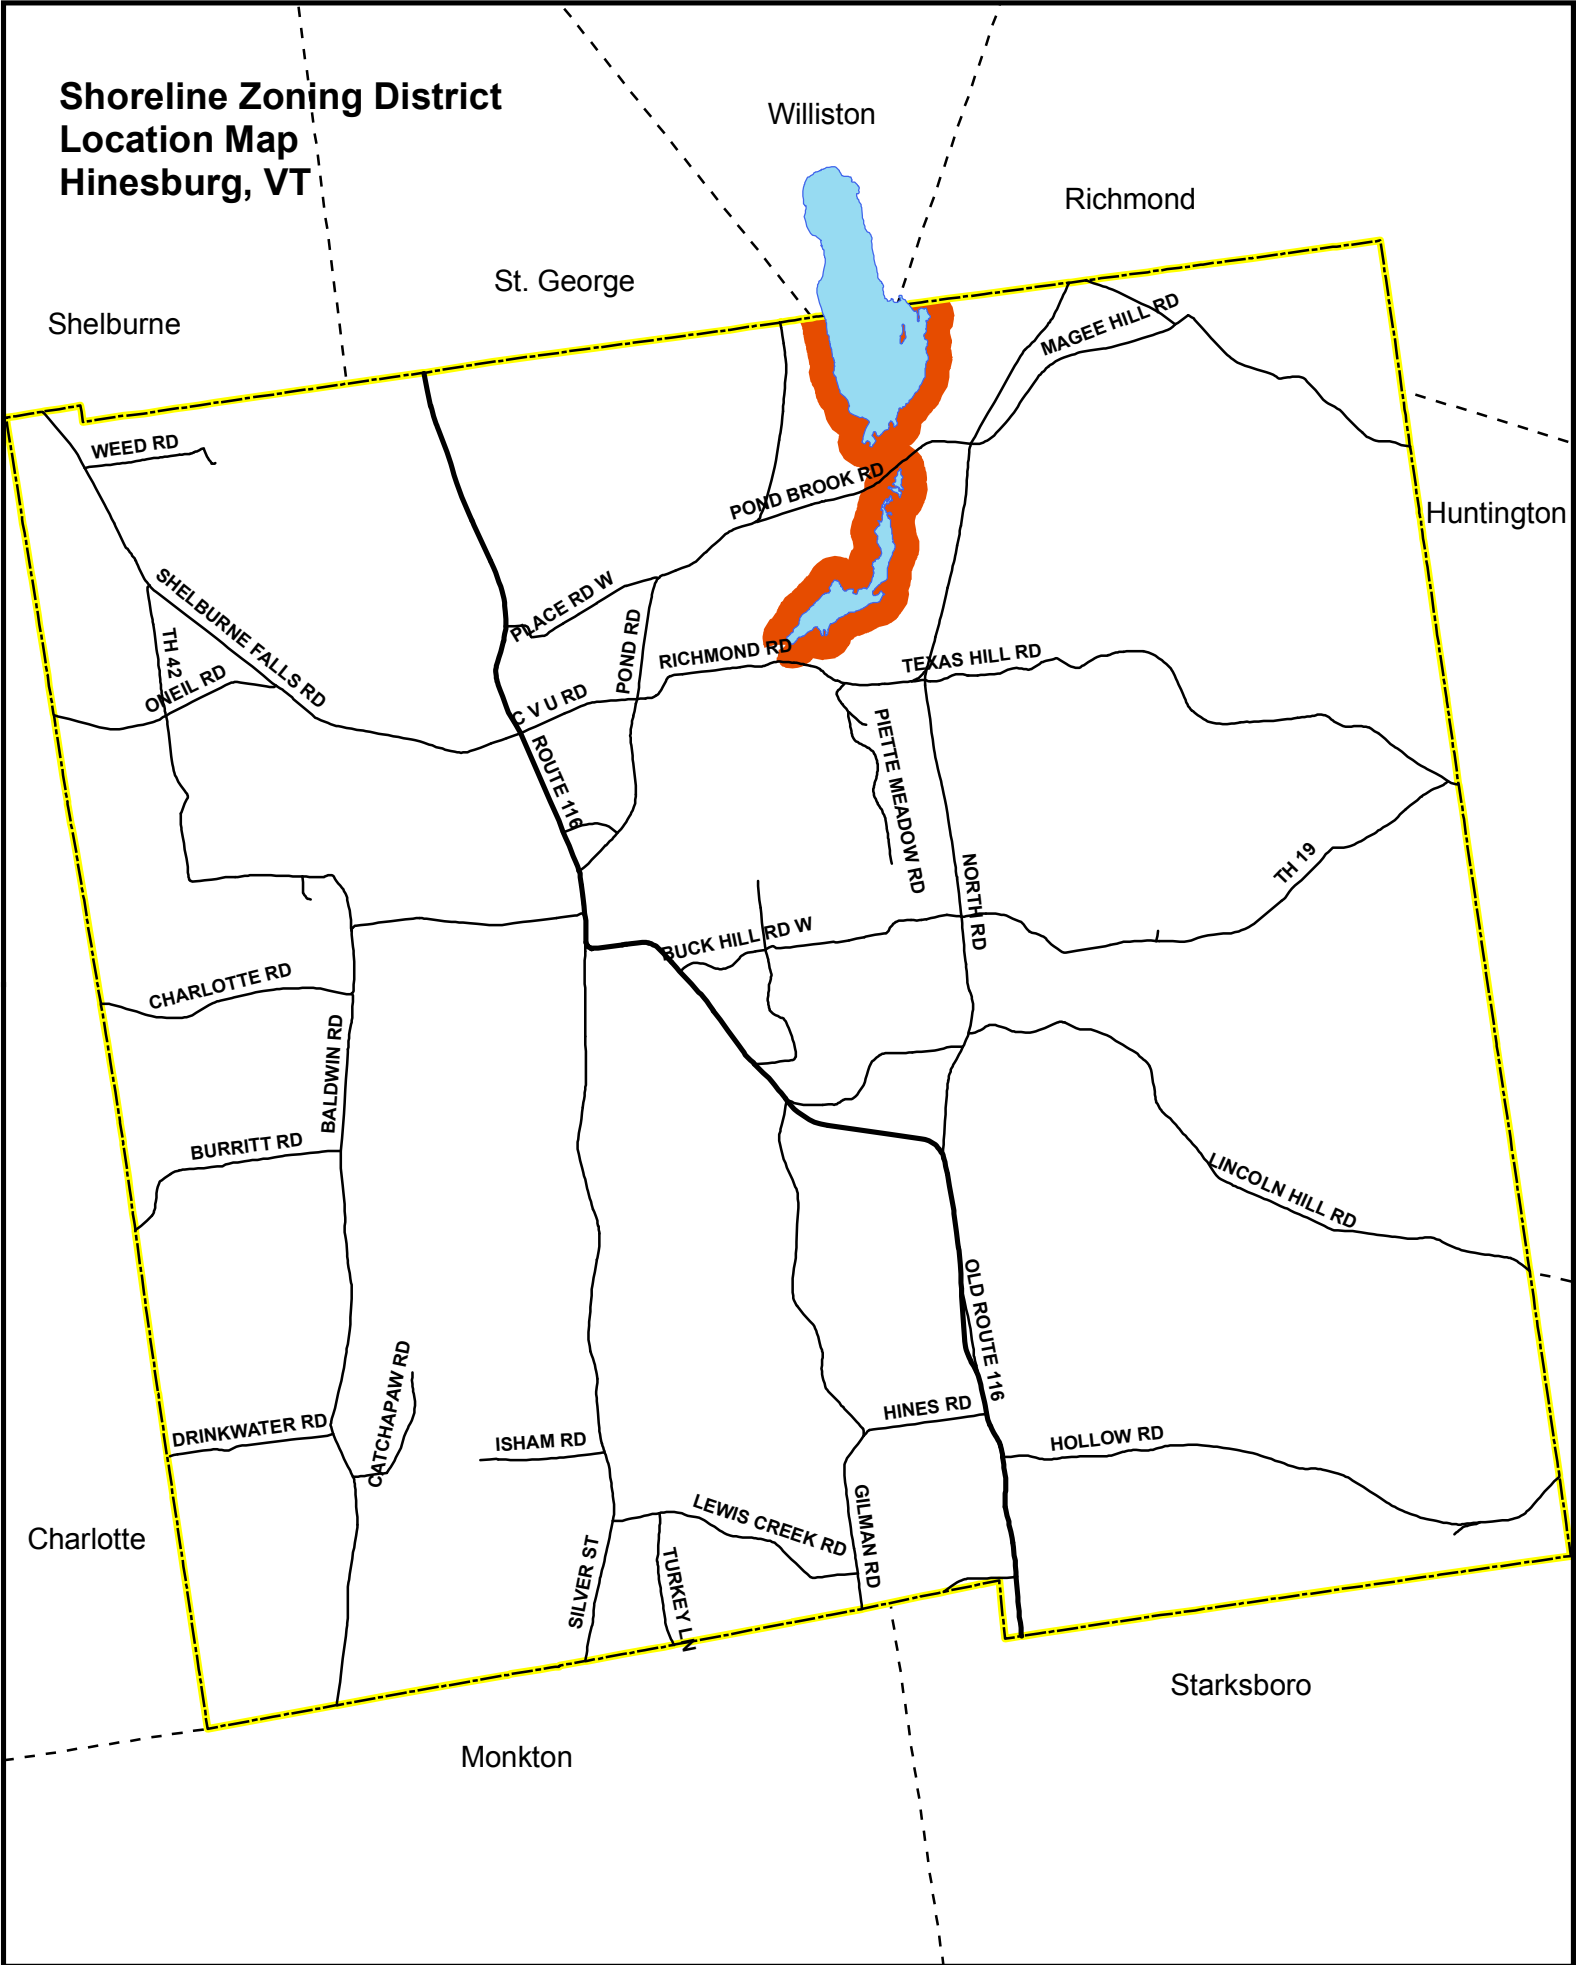

Shoreline Zoning District Location Map Hinesburg, VT

Williston

Richmond

St. George

Shelburne

Huntington

WEED RD

POND BROOK RD

MAGEE HILL RD

SHELburne FALLS RD
ONEIL RD
TH 23

PLACE RD W

RICHMOND RD

TEXAS HILL RD

POND RD
C V U RD
ROUTE 116

PIETTE MEADOW RD

TH 19

BUCK HILL RD W

NORTH RD

CHARLOTTE RD

BALDWIN RD

BURRITT RD

LINCOLN HILL RD

DRINKWATER RD

CATCHAW RD

ISHAM RD

HINES RD

OLD ROUTE 116

HOLLOW RD

Charlotte

SILVER ST

TURKEY LN

LEWIS CREEK RD